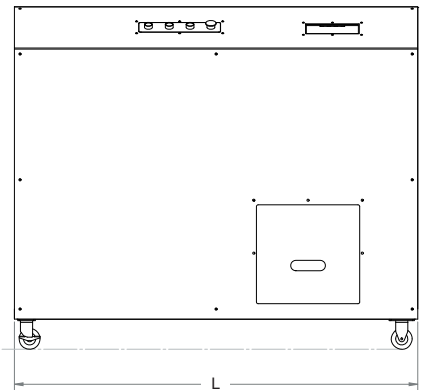

- Bin Full Indicator
- View Window

Model	DMD-1000	DMD-1500
Electric Drive (HP) Motor	1	1.5
Power Requirement	115 V, 1 PH, 60 Hz	115 V, 1 PH, 60 Hz
Infeed Charge Opening	1 1/2" x 4 1/2"	1 3/4" x 5"
Throughput per Hour	120	180
Shaft Diameter	2 7/16"	2 7/16"
Cutter Thickness	1 3/8"	1 3/8"
Dimensions of Shredder	44" L x 24" W x 48" H	52" L x 24" W x 48" H
Weight of Shredder	1000 lbs.	1200 lbs.
Specifications Subject to Change		