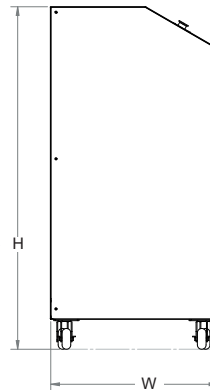

- Bin Full Indicator
- View Window

Model	DMD-1000	DMD-1500
Electric Drive (HP) Motor	1	1.5
Power Requirement	115 V, 1 PH, 60 Hz	115 V, 1 PH, 60 Hz
Infeed Charge Opening	1 1/2" x 4 1/2"	1 3/4" x 5"
Throughput per Hour	120	180
Shaft Diameter	2 7/16"	2 7/16"
Cutter Thickness	1 3/8"	1 3/8"
Dimensions of Shredder	44" L x 24" W x 48" H	52" L x 24" W x 48" H
Weight of Shredder	1000 lbs.	1200 lbs.
Specifications Subject to Change		